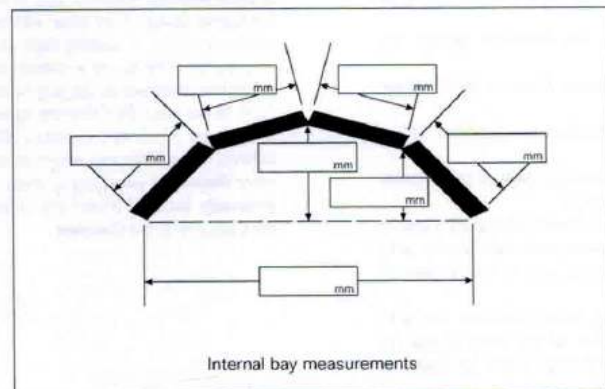

VS FRAME

Width (mm)	
Height (mm)	
Drop (mm)	

Quantity:

Add on: 15mm/ 30mm/ 50mm

Top	Bottom	Left	Right
<input type="checkbox"/>	<input type="checkbox"/>	<input type="checkbox"/>	<input type="checkbox"/>

WARNING: SASH HORNS CANNOT BE FITTED AFTERWARDS
 ALL WINDOWS ARE VIEWED EXTERNALLY
 ALL WIDTHS AND HEIGHTS INCLUDE CILLS AND EXTENSIONS UNLESS OTHERWISE STATED