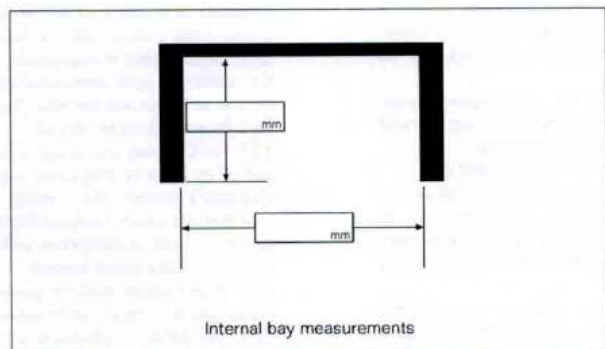

Glass & Georgian

- Glass:**
- A Rated
 - C Rated
- Spacer bar Colour:**
-
- Toughened Glass:**
- None
 - Bottom Sash
 - Top Sash
- Vertical Bar:**
- Astragal (22mm or 30mm)
 - Georgian
- Grid:**
- Astragal (22mm or 30mm)
 - Georgian
- Please indicate your layout in the window**

VS FRAME

Width (mm)	
Height (mm)	
Drop (mm)	

Quantity:

Add on: 15mm/ 30mm/ 50mm

Top	Bottom	Left	Right
<input type="checkbox"/>	<input type="checkbox"/>	<input type="checkbox"/>	<input type="checkbox"/>

WARNING: SASH HORNS CANNOT BE FITTED AFTERWARDS
 ALL WINDOWS ARE VIEWED EXTERNALLY
 ALL WIDTHS AND HEIGHTS INCLUDE CILLS AND EXTENSIONS UNLESS OTHERWISE STATED