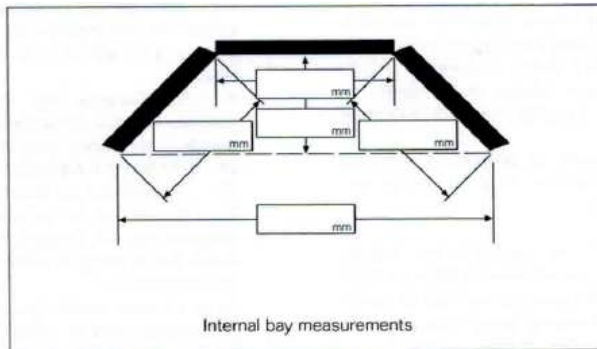

VS FRAME

Width (mm)	
Height (mm)	
Drop (mm)	

Quantity:

Add on: 15mm/ 30mm/ 50mm

Top	Bottom	Left	Right
<input type="checkbox"/>	<input type="checkbox"/>	<input type="checkbox"/>	<input type="checkbox"/>

WARNING: SASH HORNS CANNOT BE FITTED AFTERWARDS
 ALL WINDOWS ARE VIEWED EXTERNALLY
 ALL WIDTHS AND HEIGHTS INCLUDE CILLS AND EXTENSIONS UNLESS OTHERWISE STATED