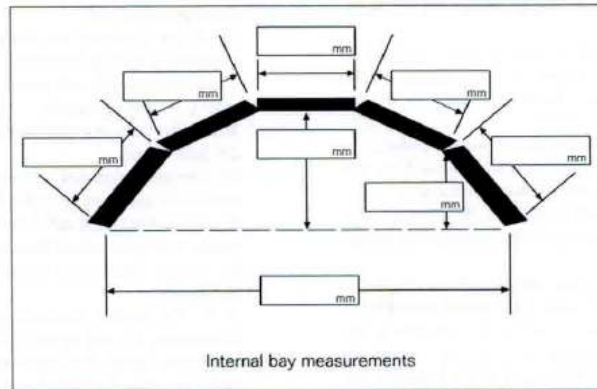

Glass & Georgian

- Glass:**
- A Rated
 - C Rated
- Spacer bar Colour:**
-
- Toughened Glass:**
- None
 - Bottom Sash
 - Top Sash
- Vertical Bar:**
- Astragal (22mm or 30mm)
 - Georgian
- Grid:**
- Astragal (22mm or 30mm)
 - Georgian
- Please indicate your layout in the window**

VS FRAME

Width (mm)	
Height (mm)	
Drop (mm)	

Quantity:

Add on: 15mm/ 30mm/ 50mm

Top	Bottom	Left	Right
<input type="checkbox"/>	<input type="checkbox"/>	<input type="checkbox"/>	<input type="checkbox"/>

WARNING: SASH HORNS CANNOT BE FITTED AFTERWARDS
 ALL WINDOWS ARE VIEWED EXTERNALLY
 ALL WIDTHS AND HEIGHTS INCLUDE CILLS AND EXTENSIONS UNLESS OTHERWISE STATED