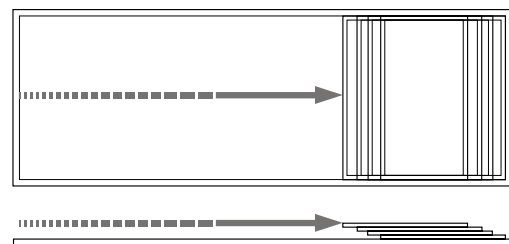

slide

Slimline sliding doors

Enjoy sophisticated aesthetics
that complement beautiful views

Slide doors bring a graceful elegance to the exterior aspects of your home. The slimline thermally broken sections have a subtle chic aesthetic that brings a stylish ambience to the feel of your home. Slide patio doors feature signature slimline profiles that are pleasing to the eye and make maximum use of light and space in your home.

The slim profiles feature a unique bullet nose meeting style that gives added strength to the sliding sashes enabling the doors to be ultra slim. The thin aluminium sections minimise sightlines making best possible use of the glass area. All aluminium profiles feature polyamide thermal barriers and will accept a range of glazing options up to 24mm.

Slide doors are available with a multi-track option, allowing multiple panes to slide to one side giving a potential 2/3 opening aperture.

Choose a bespoke finish to suit your home; Slide doors are available in a range of colour options including dual colour, wood structure and metallic paint finishes. All profiles are quality finished with powder coated paint, and come with Smart's 25 year paint finish guarantee*.

*Conditions apply; speak to your installer for further details.

Triple track option will give your sliding door a wide opening aperture.