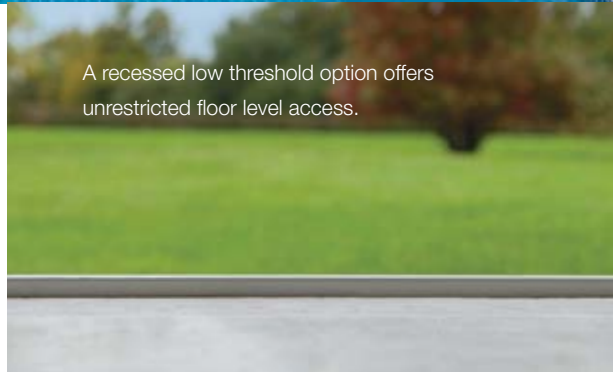

Visofold's attractive handles are available in a range of standard colours, and have the option of being colour matched to the colour of your doors, even in dual colour.

High security multi-point locks are fitted to master sashes as standard, with shoot bolt locking on all sliding mullions.

Sashes slide on four stainless steel rollers giving effortless motion, however large the door.