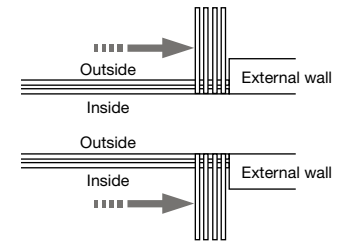

Choose to fold Visofold doors internally or externally.

Visofold's attractive handles are available in a range of standard colours, and have the option of being colour matched to the colour of your doors, even in dual colour.

High security multi-point locks are fitted to master sashes as standard, with shoot bolt locking on all sliding mullions.

Sashes slide on four stainless steel rollers giving effortless motion, however large the door.