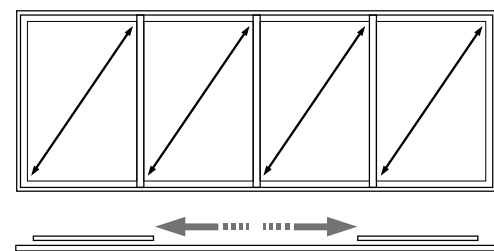

Sliding doors have large glass areas.