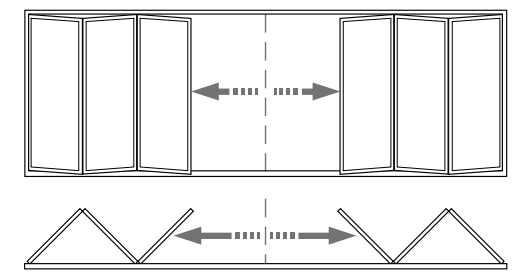

Sliding sashes have the option of folding back internally or externally, with a wide choice of sash configurations. For ease of access you do not have to open the doors 100%; open in the centre like French doors, or from the side like an entrance door. Aluminium profiles are finished in polyester powder coated paint and are available in a huge range of colours and finishes that includes dual colour, realistic wood structure and metallic paint options. The polyester powder coated paint finish is produced to the highest standards and quality assured by Smart's 25 year paint finish guarantee*.

Your home will be protected from unwelcome visitors with the assurance given by high security multi-point locking mechanisms fitted on opening sashes, shoot bolt locks on floating mullions and internally glazed sealed units.

*Conditions apply; speak to your installer for details.

Visofold doors fold to give large opening aperture.