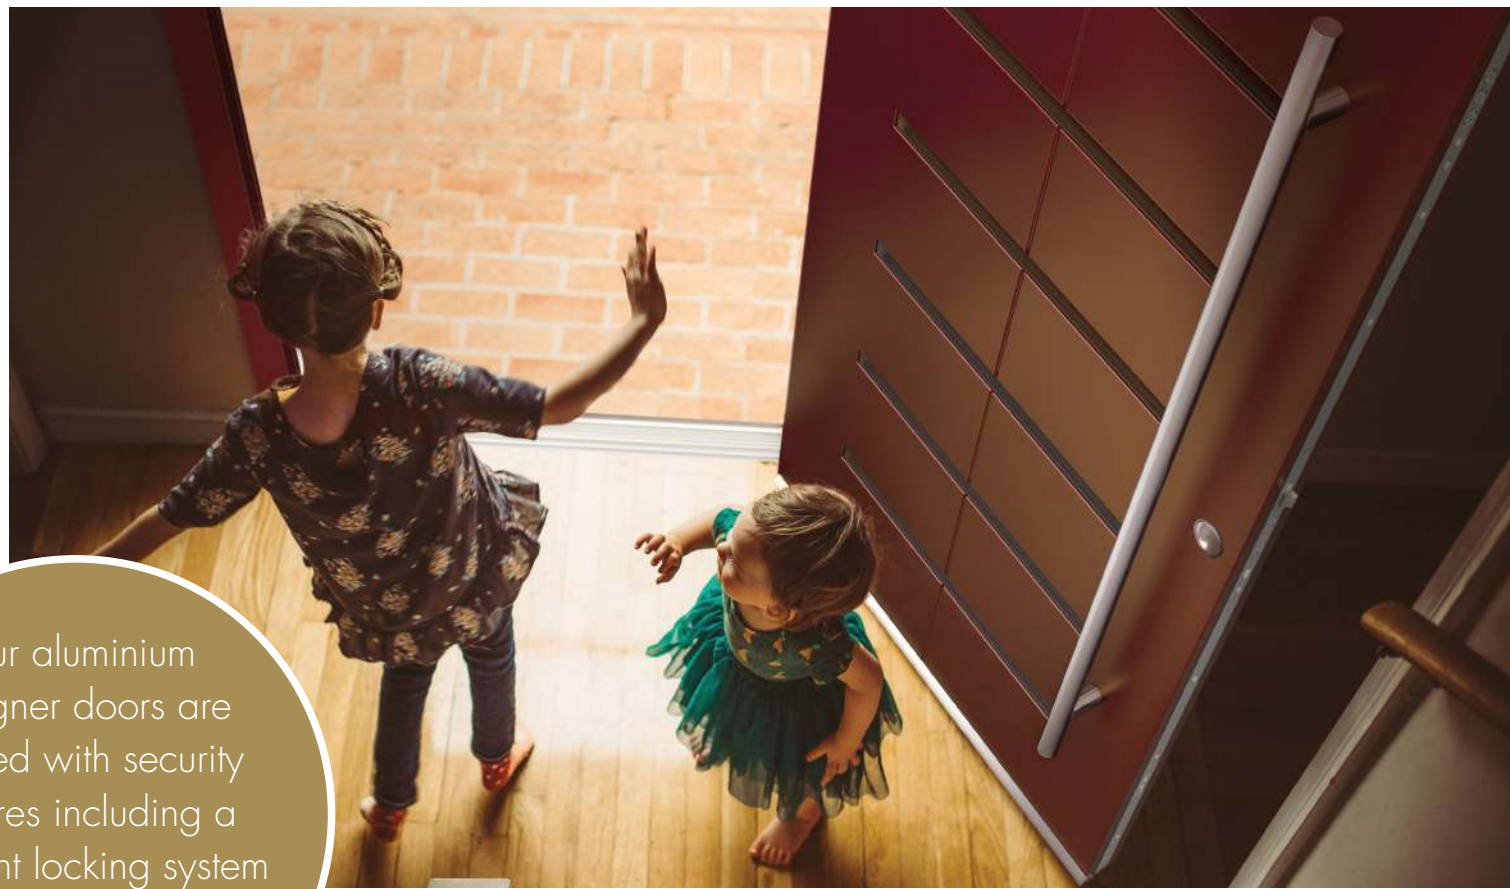

Our aluminium designer doors are packed with security features including a 10-point locking system to give you complete peace of mind.