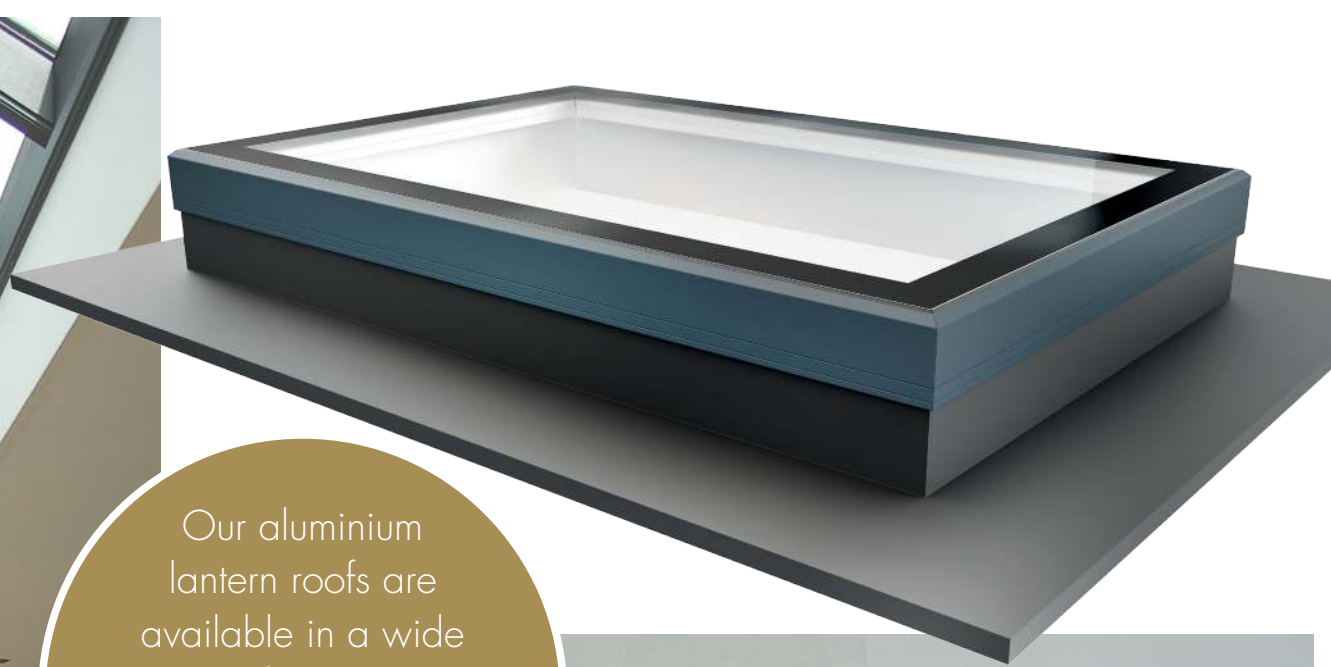

Our aluminium lantern roofs are available in a wide range of colours and styles so you can choose the look that's right for your home.